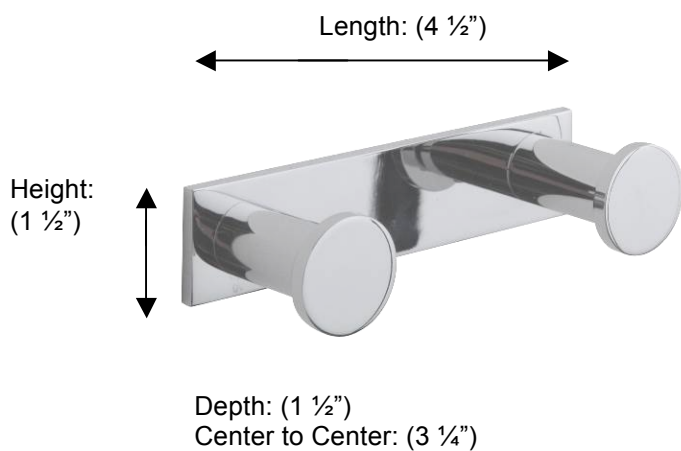

ESSENTIALS

53202 Contemporary Double Robe Hook

**Description:**

Contemporary Double Robe Hook

Finishes:

-  CR – Chrome
-  PV – Polished Brass
-  UB – Unlacquered Brass
-  MB – Matte Black
-  NI – Polished Nickel
-  ES – Satin Nickel
-  GD – Gold

Material:

Brass

Method of Fixing:

Direct to wall

Country of Origin:

Portugal

All Dimensions are approximate